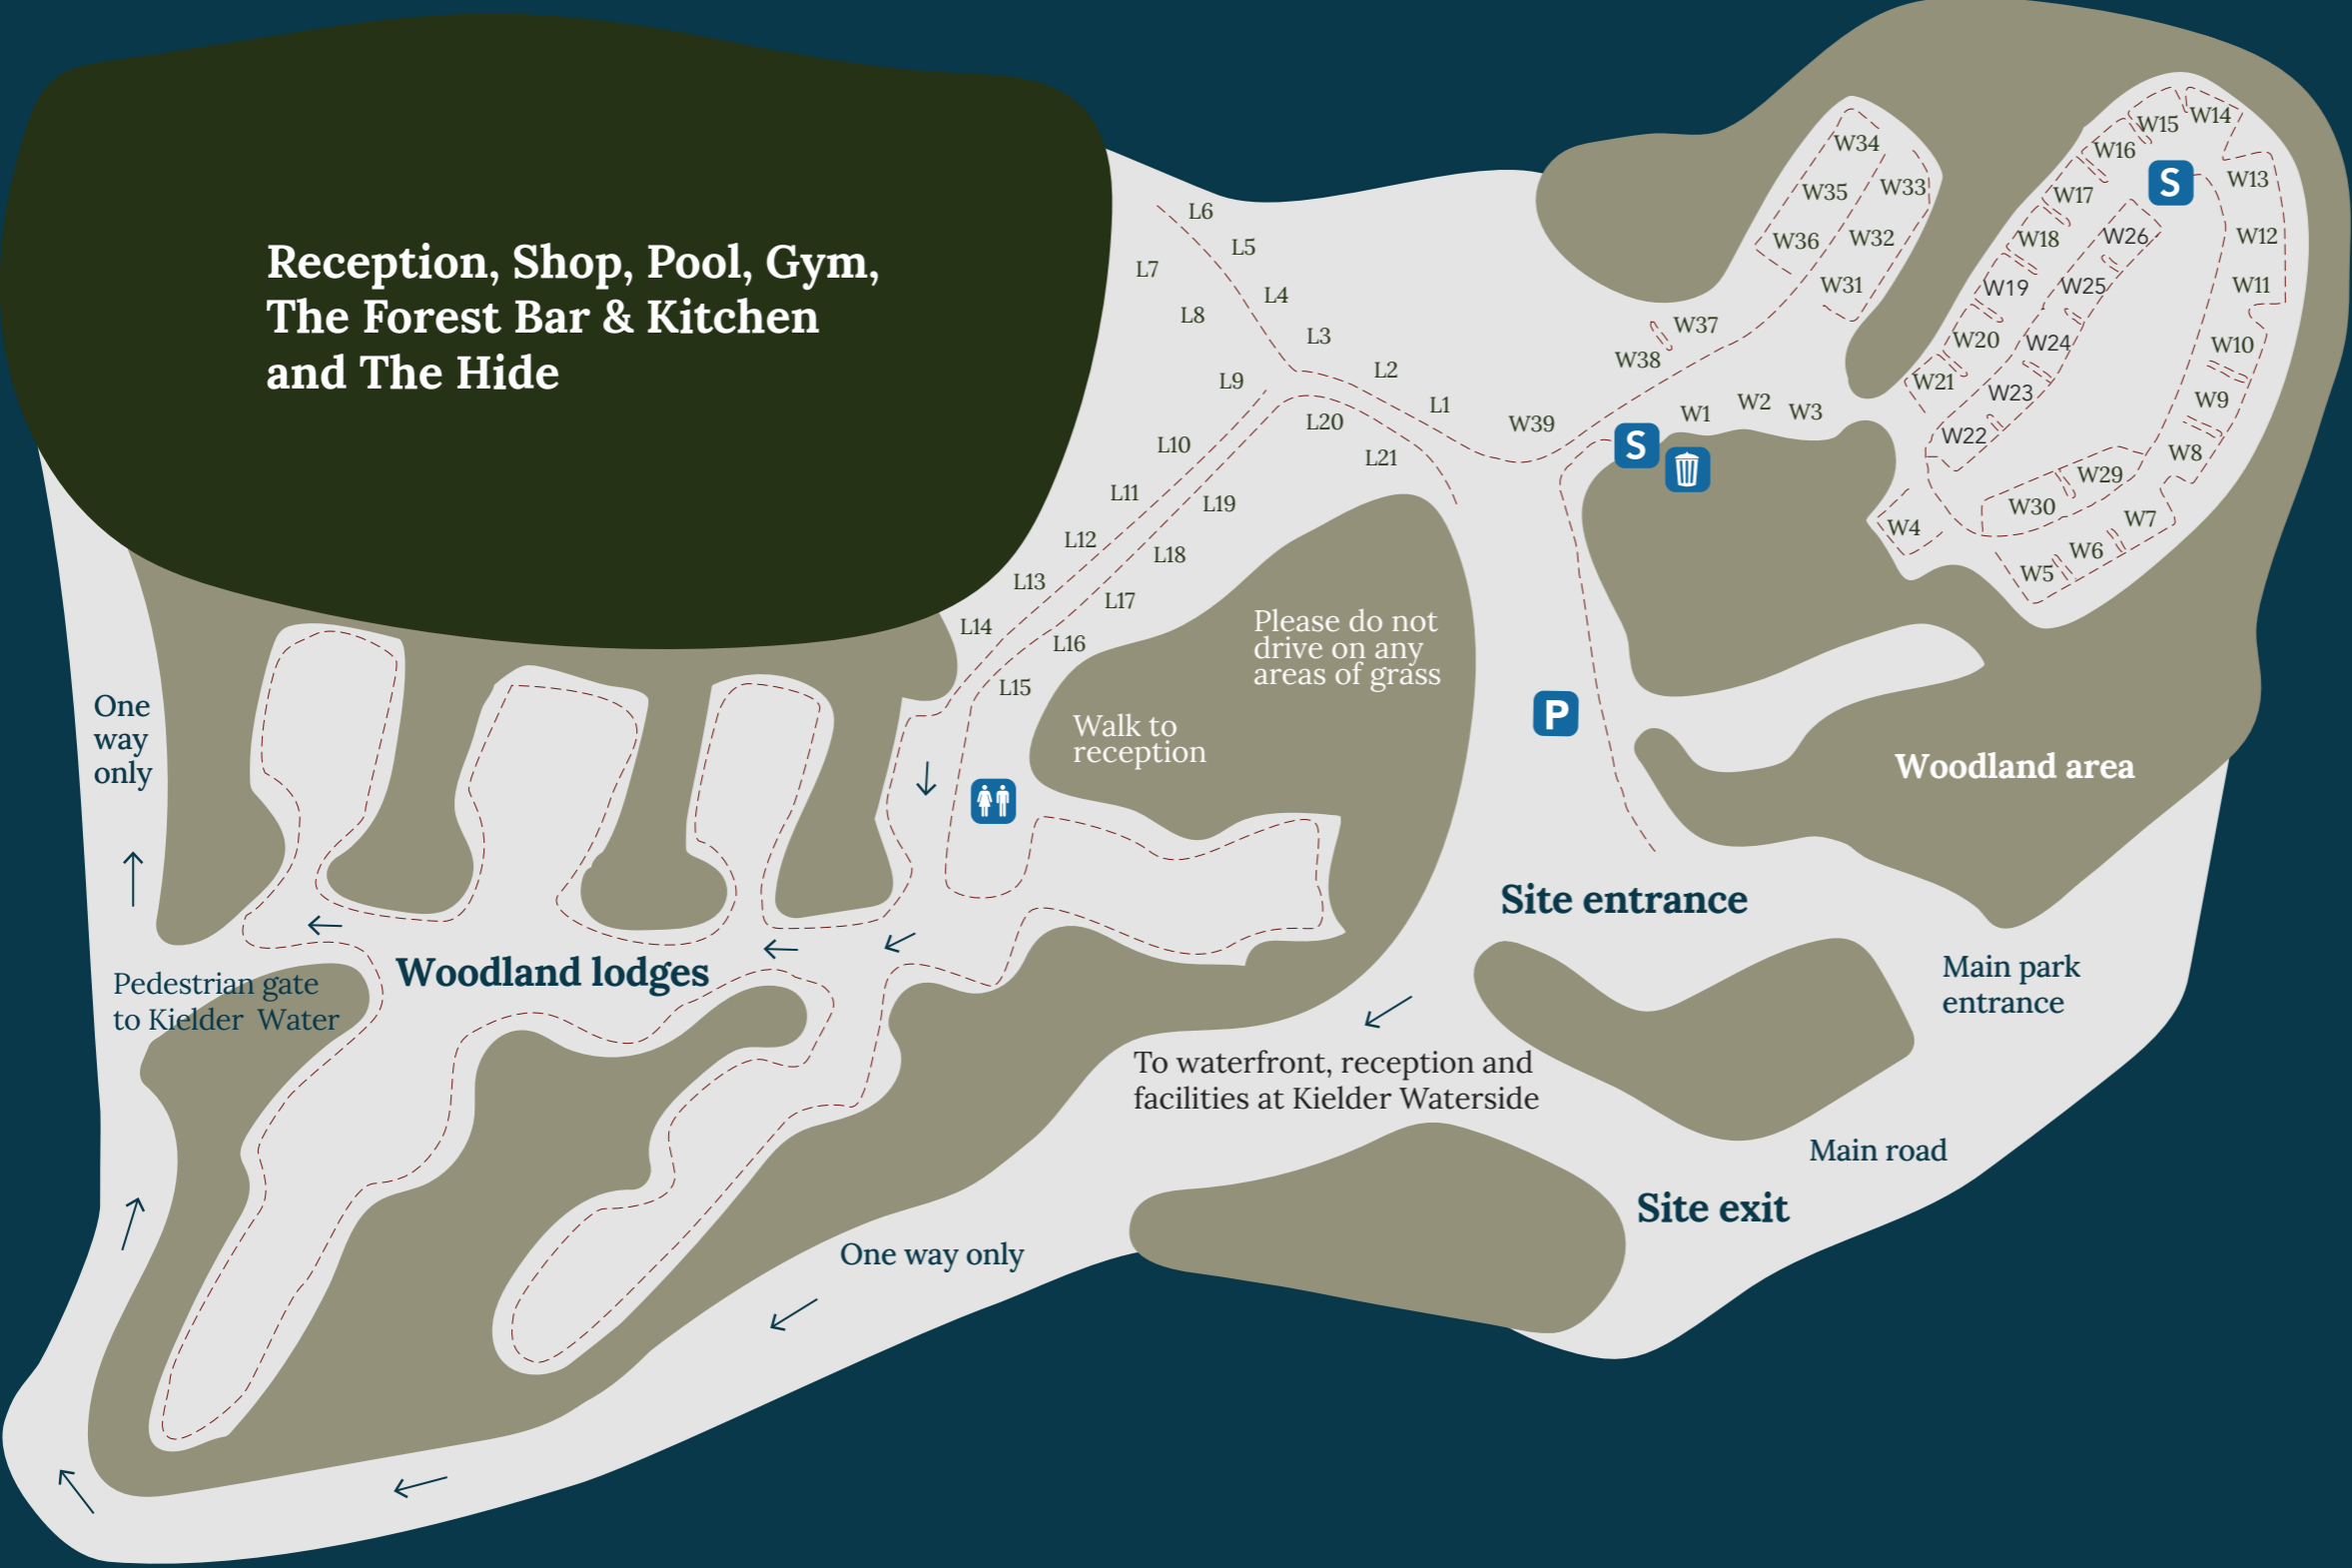

KIELDER CARAVAN PARK

KIELDER WATERSIDE
 FOREST ESCAPE

- S** Service point
- P** Car park
- Washrooms and washup area
- Motor van waste point
- Directions to Kielder Waterside